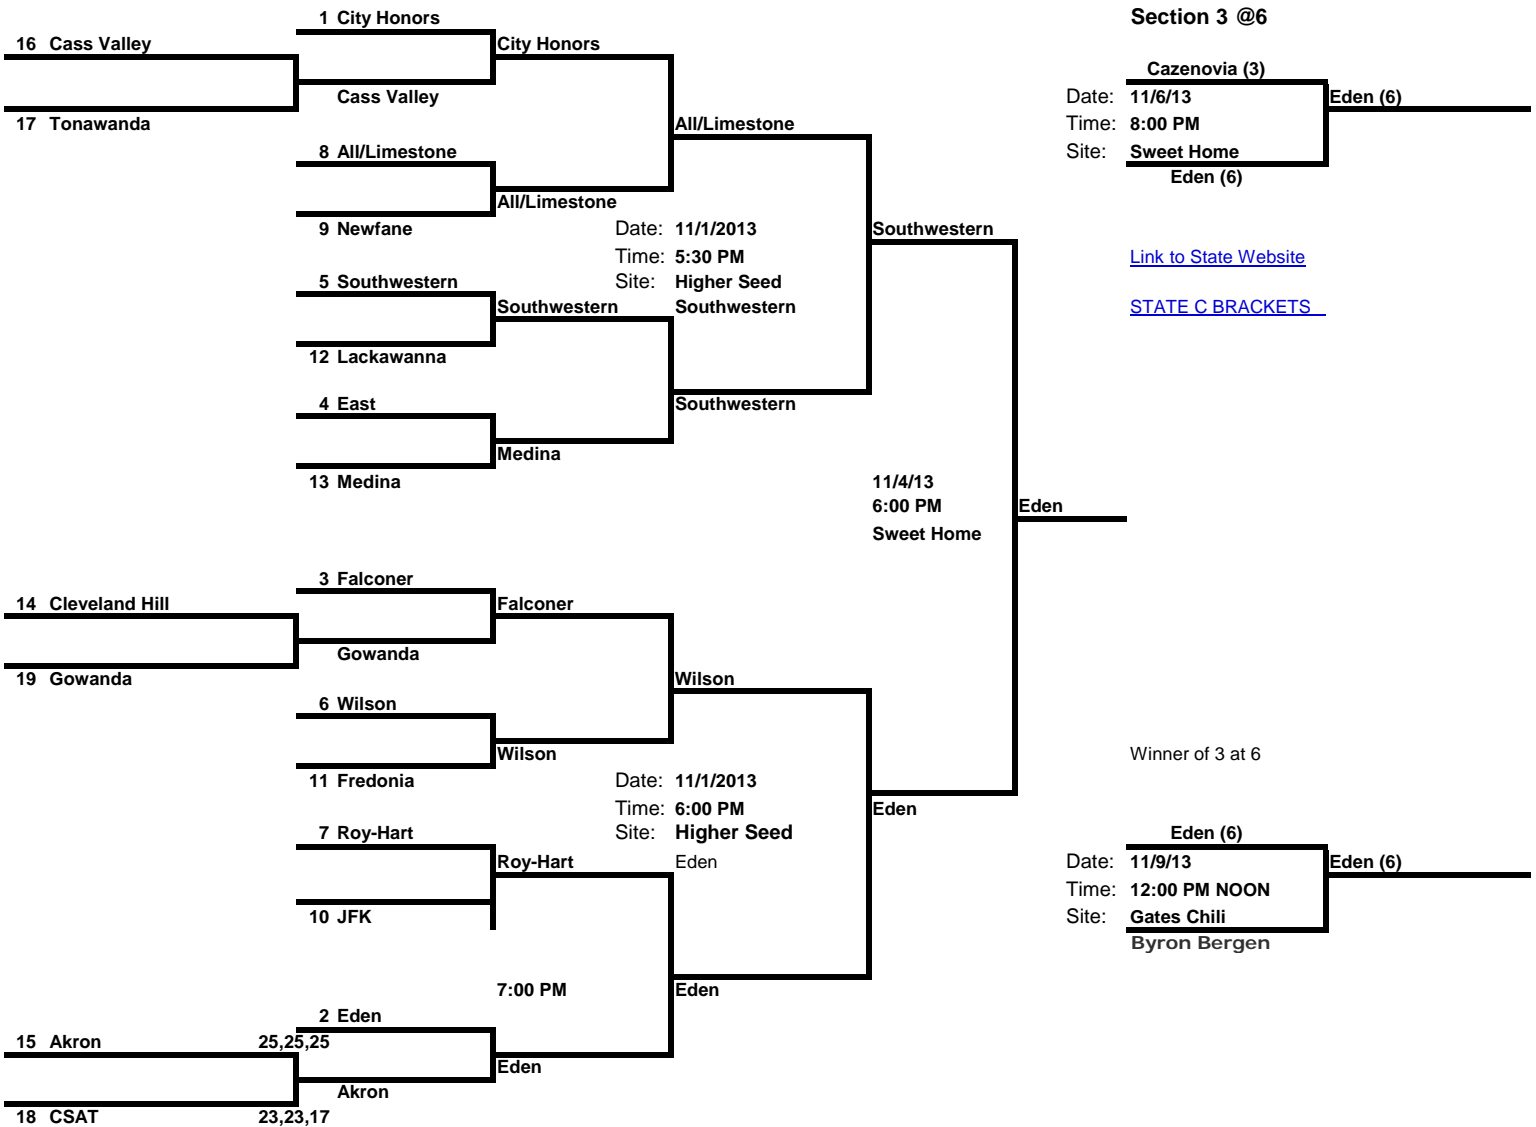

2013 Section VI Girls Volleyball

Class C Brackets

School	League
1 City Honors	Buffalo
2 Eden	ECIC
3 Falconer	CCAC
4 East	Buffalo
5 Southwestern	CCAC
6 Wilson	NO
7 Roy-Hart	NO
8 All/Limestone	CCAC
9 Newfane	NO
10 JFK	ECIC
11 Fredonia	CCAC
12 Lackawanna	ECIC
13 Medina	NO
14 Cleveland Hill	ECIC
15 Akron	NO
16 Cass Valley	CCAC
17 Tonawanda	ECIC
18 CSAT	NO
19 Gowanda	CCAA

Qualifier	Pre-Quarters	Quarters	Semi	Finals	Regionals
10/23/2013	10/25/13	10/29/13	11/1/13	see below	
6:00 PM	6:00 PM	6:00 PM	6:00 PM		
Higher Seed	Higher Seed	Higher Seed	Higher Seed