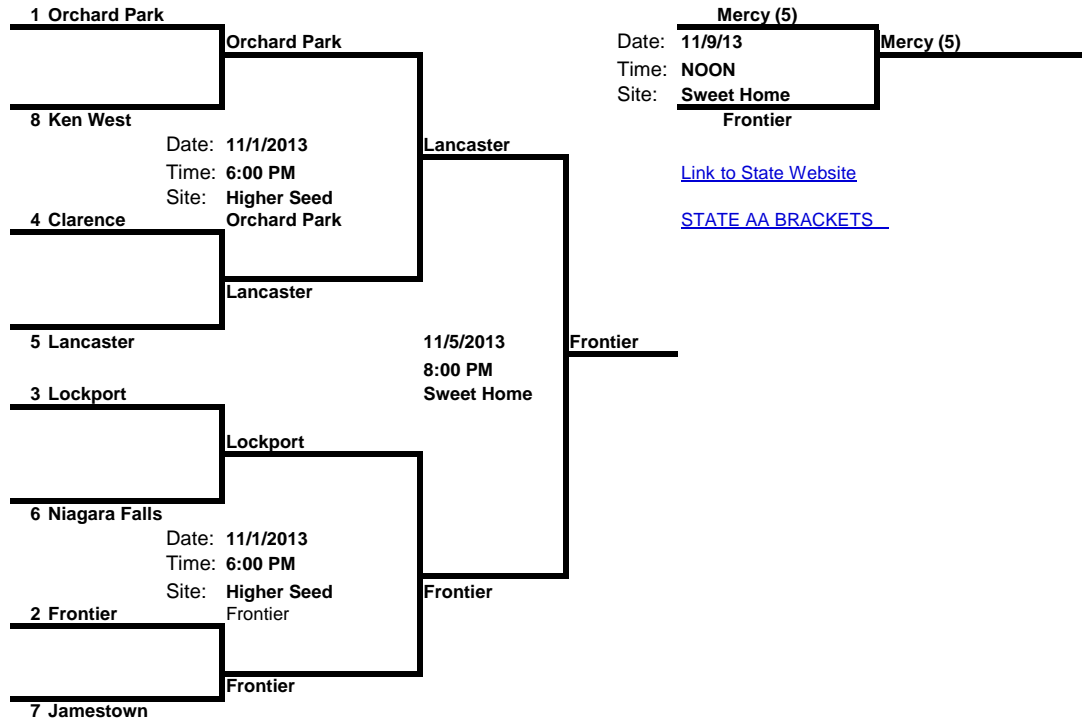

2013 Section VI Girls Volleyball

Class AA Brackets

1040 & Up

| School | League |
|-----------------|--------|
| 1 Orchard Park | ECIC |
| 2 Frontier | ECIC |
| 3 Lockport | NFL |
| 4 Clarence | ECIC |
| 5 Lancaster | ECIC |
| 6 Niagara Falls | NFL |
| 7 Jamestown | ECIC |
| 8 Ken West | NFL |

| Quarters | Semi | Finals | Regionals |
|-------------|-------------|-----------|------------------|
| 10/29/13 | 11/1/13 | see below | |
| 6:00 PM | 6:00 PM | | |
| Higher Seed | Higher Seed | | REGIONALS |
| | | | 5 @ 6 |

2013 Section VI Girls Volleyball
Class B Brackets

| School | League |
|-------------------|---------|
| 1 Springville | ECIC |
| 2 Albion | NO |
| 3 Cheektowaga | ECIC |
| 4 Depew | ECIC |
| 5 Alden | ECIC |
| 6 Amherst | ECIC |
| 7 Iroquois | ECIC |
| 8 Starpoint | ECIC |
| 9 East Aurora | ECIC |
| 10 South Park | Buffalo |
| 11 Maryvale | ECIC |
| 12 Olean | CCAC |
| 13 W. Seneca East | ECIC |
| 14 Lake Shore | ECIC |
| 15 Lew-Port | NFL |
| 16 Pioneer | ECIC |