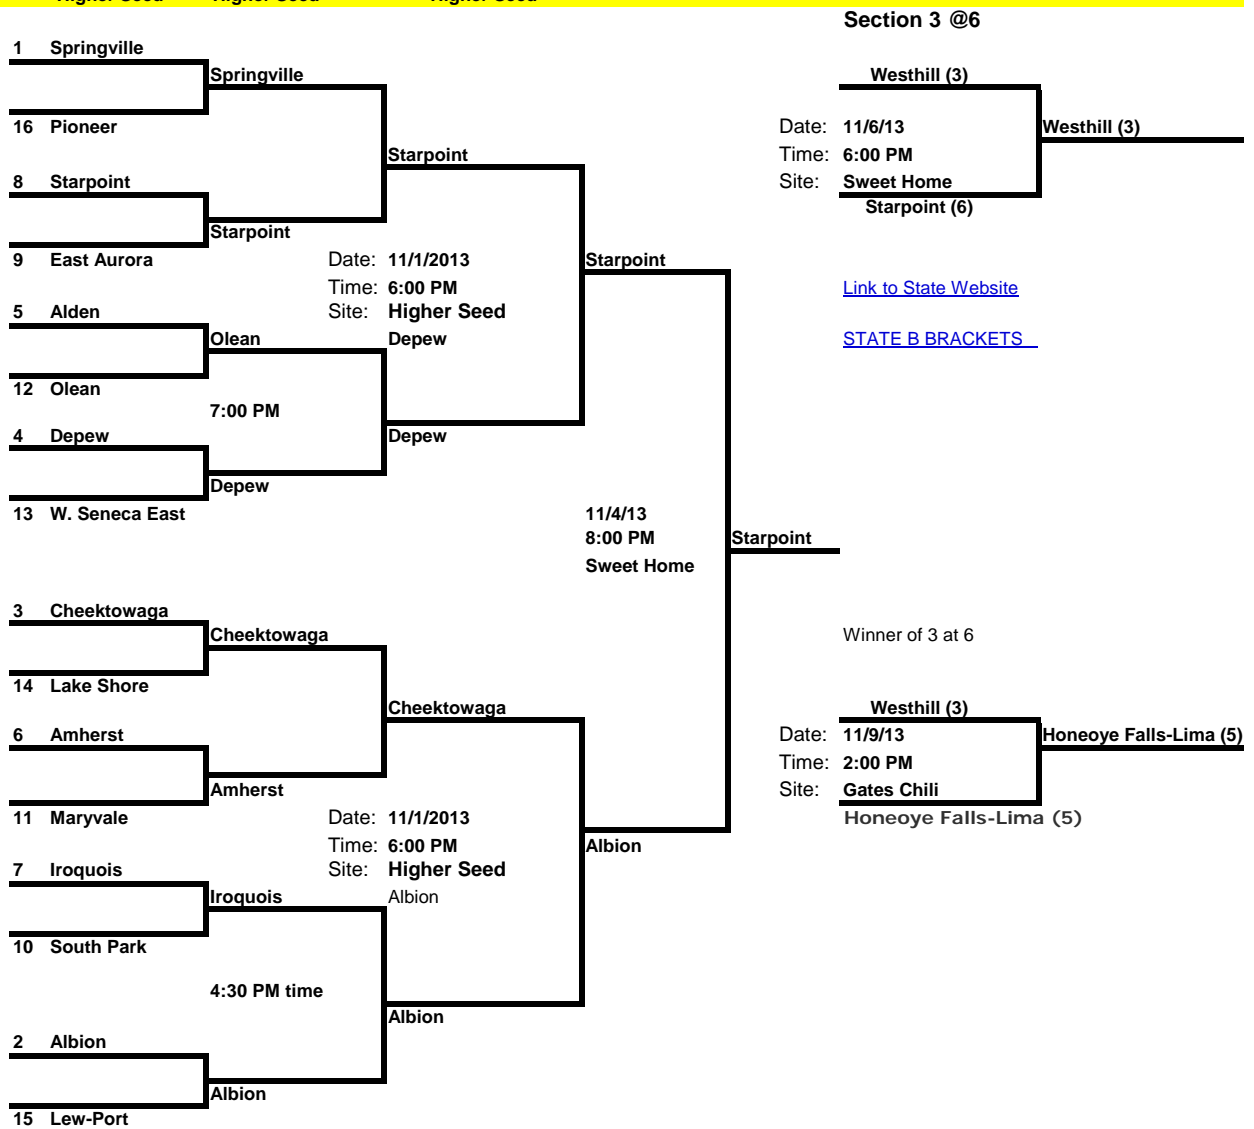

| Quarters | Semi | Finals | Regionals |
|-------------|-------------|-----------|------------------|
| 10/29/13 | 11/1/13 | see below | |
| 6:00 PM | 6:00 PM | | |
| Higher Seed | Higher Seed | | REGIONALS |
| | | | 5 @ 6 |

2013 Section VI Girls Volleyball
Class B Brackets

| School | League |
|-------------------|---------|
| 1 Springville | ECIC |
| 2 Albion | NO |
| 3 Cheektowaga | ECIC |
| 4 Depew | ECIC |
| 5 Alden | ECIC |
| 6 Amherst | ECIC |
| 7 Iroquois | ECIC |
| 8 Starpoint | ECIC |
| 9 East Aurora | ECIC |
| 10 South Park | Buffalo |
| 11 Maryvale | ECIC |
| 12 Olean | CCAC |
| 13 W. Seneca East | ECIC |
| 14 Lake Shore | ECIC |
| 15 Lew-Port | NFL |
| 16 Pioneer | ECIC |

| Qualifier | Pre-Quarters | Quarters | Semi | Finals | Regionals |
|-------------|--------------|-------------|-------------|-----------|-----------|
| 10/23/2013 | 10/25/13 | 10/29/13 | 11/1/13 | see below | |
| 6:00 PM | 6:00 PM | 6:00 PM | 6:00 PM | | |
| Higher Seed | Higher Seed | Higher Seed | Higher Seed | | |